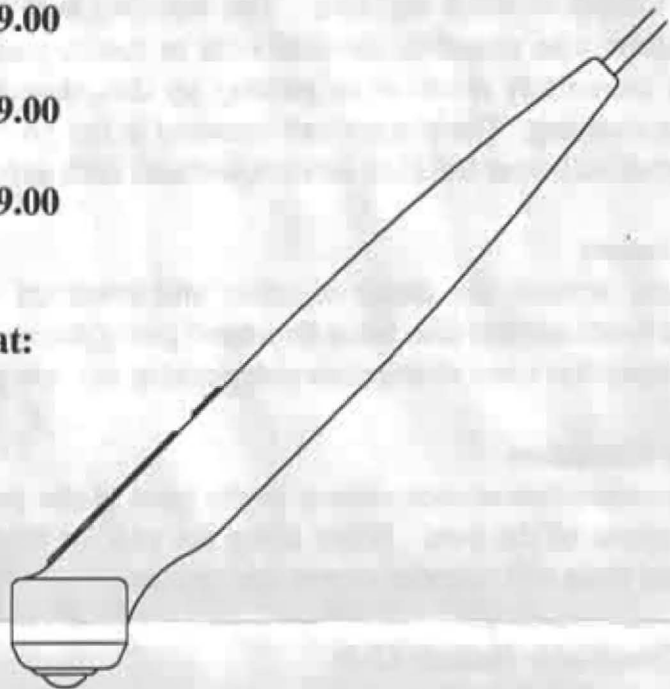

MousePen^{Pro}

by APPOINT

Thank you for your interest in the MousePen, the only Pen-Shaped mouse for Desktop and Laptop Personal Computers.

Suggested Retail Prices:

MousePenPro PC $109.00

MousePenPro Portable $109.00

MousePenPro Mac $109.00

You can purchase the MousePen at:

ComputerLand
Connecting Point
NYNEX
Software City
Intelligent Electronics
Inacomp
Micro Age

and better computer stores nation wide.

If you would like assistance finding a dealer in your area please call us at:
(800) 448-1184 or (805) 239-8976

The MousePenPro is available at an introductory price of $99.00 from
1/1/91 through 3/31/91. See your dealer for details.