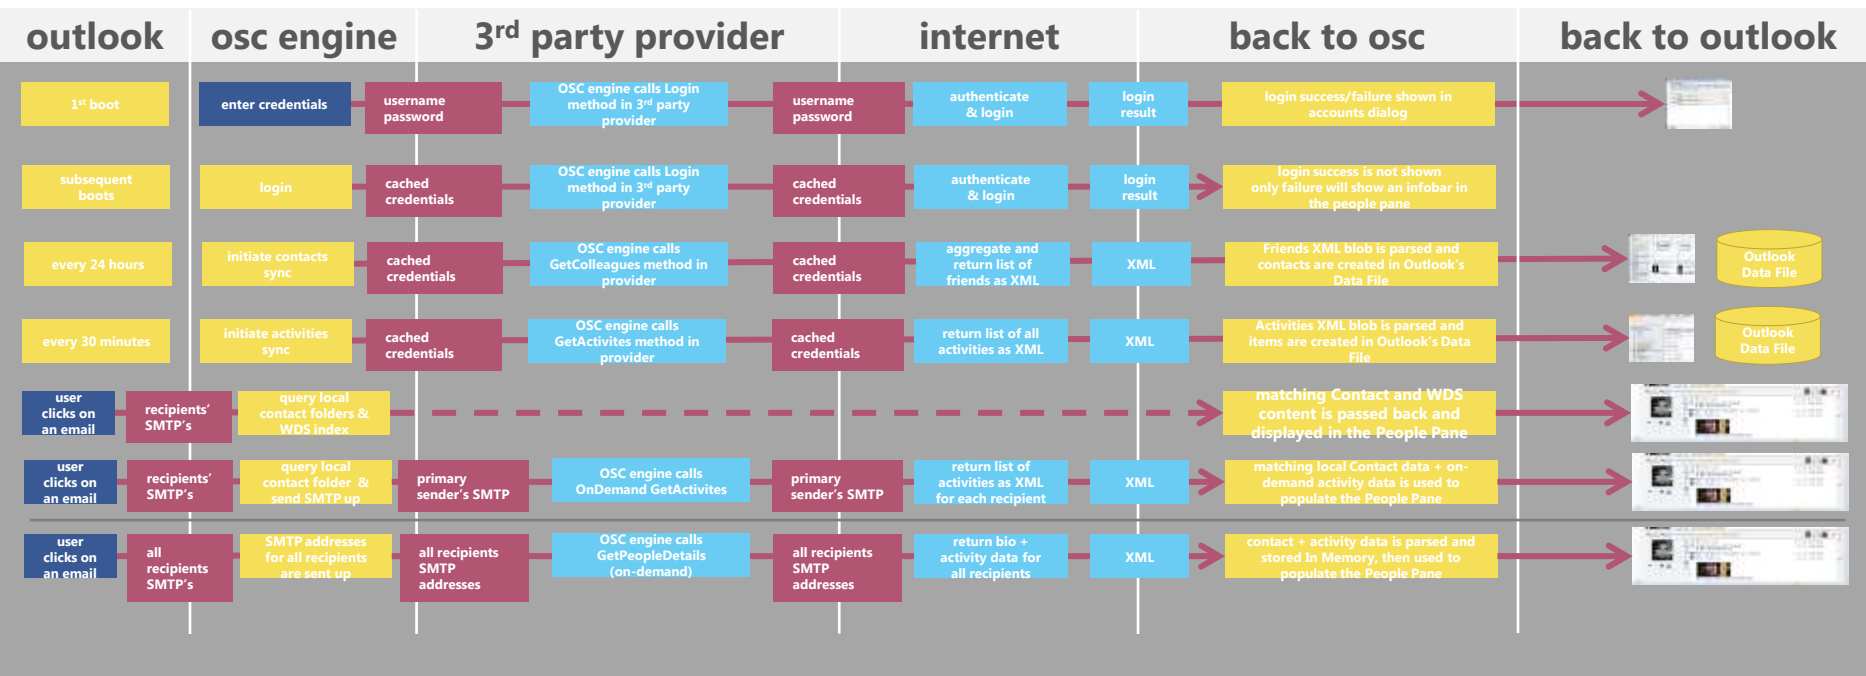

Company public data

Integrating external data

Information overload

Privacy Flow...

the flow of user PII and network data when the OSC v1.1 is connected to a social network

MY BOSS THREW A VAMPIRE AT ME

Twigg