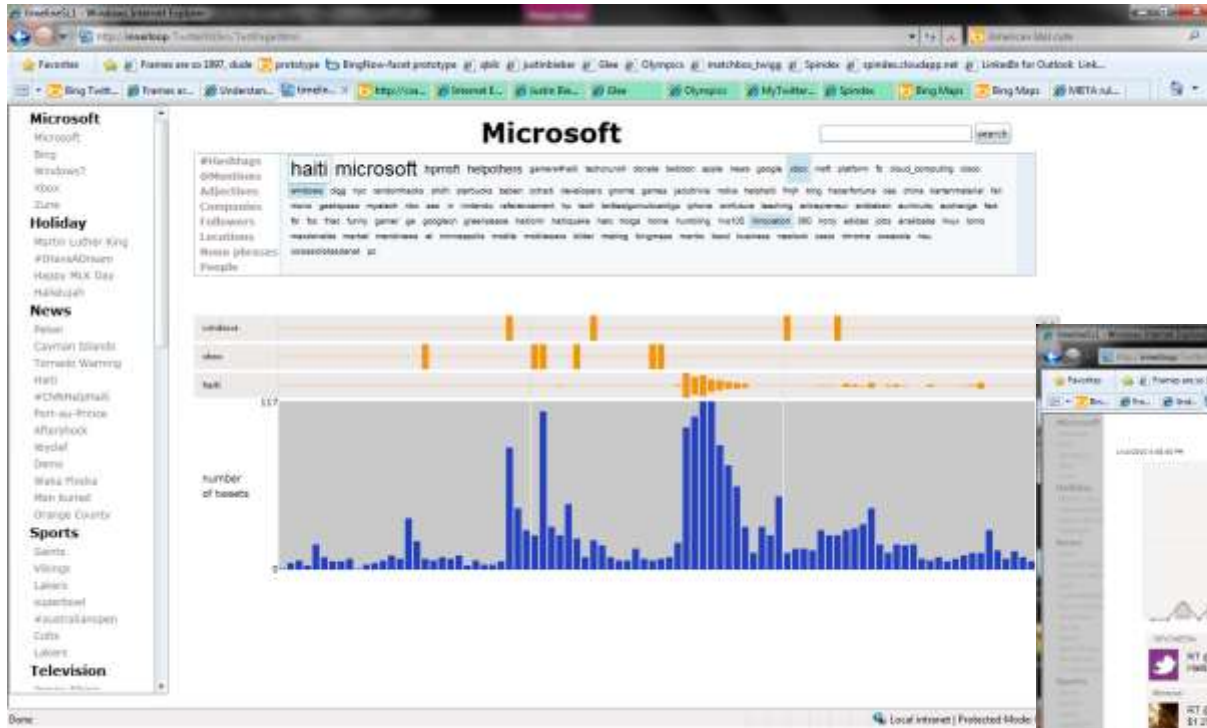

Local Intranet | Protected Mode: Off | 75%

Understanding Twitter through Visualization / Glad Lerner / FUSE labs - Windows Internet Explorer

http://twitter/

American Idol cuts

Seeing Conversations on Twitter

Time: Realtime & Key Events

Social Search

- Bing Now
 - Twitter
 - Facebook
- Bing Answers
- Indexing urls
-

Personal < > Public

AUTHORING SOCIAL DATA: MONTAGE

Montage is a flexible web-based service that makes it fun and easy to create a visual album of the web on the topics you care about. You can design your album around any topic you can imagine by adding content that pulls information from a variety of sources, including RSS feeds, Twitter, Bing News, and YouTube. It's an easy expression of you.