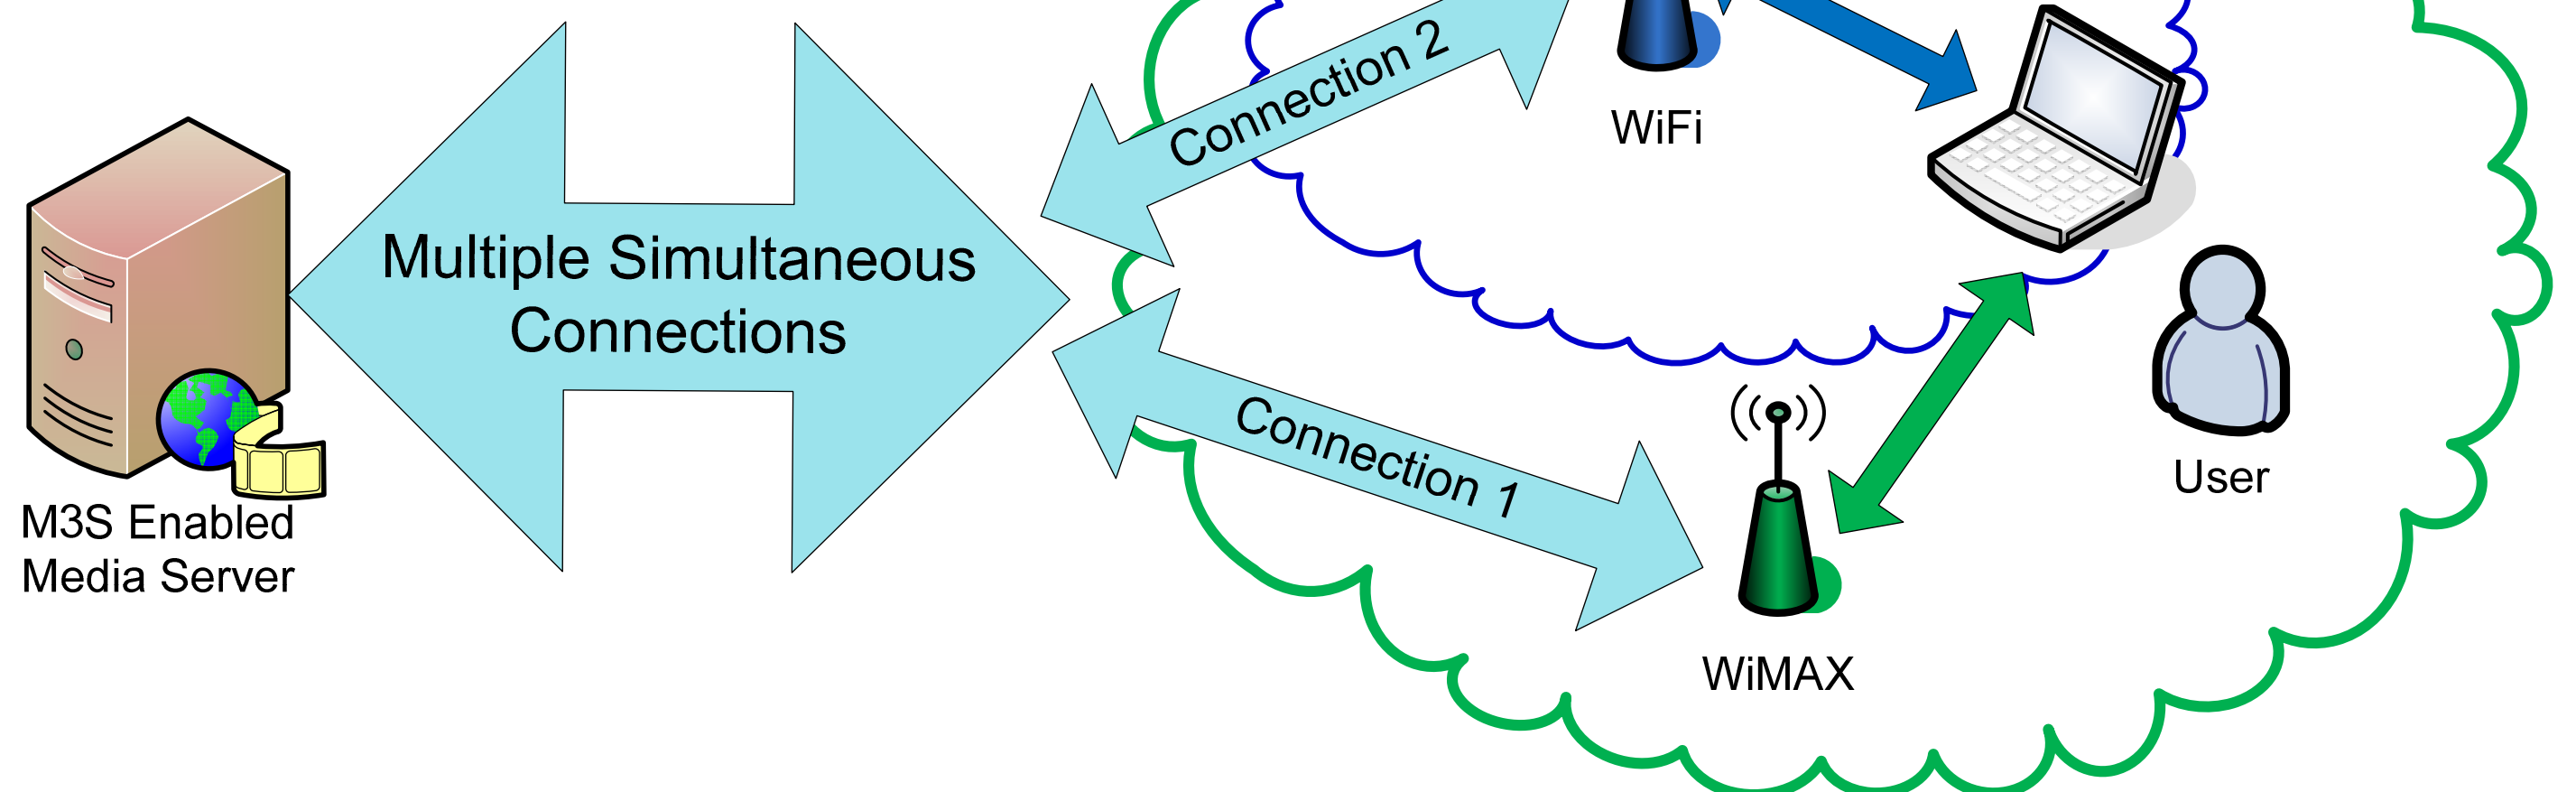

Quality-Oriented Handover Scheme for Adaptive Multimedia Streaming in Heterogeneous Wireless Network Environment

Bogdan Ciubotaru and Dr. Gabriel-Miro Muntean
Performance Engineering Laboratory, School of Electronic Engineering,
Dublin City University, Ireland

Goal:

Maximize mobile user perceived multimedia quality in a heterogeneous networking environment.

Challenges:

- . Various Mobile Devices
- . Diverse User Preferences
- . User Mobility
- . Heterogeneous Wireless Environment
- . Resource-constrained Wireless Access Technologies

Solution:

- . Multimedia Mobility Management System (M3S)
- . Smooth Adaptive Soft-Handover Algorithm (SASHA)
- . Quality of Multimedia Streaming metric (QMS)

Preliminary Results:

SASHA presents good performance improvement in terms of throughput, loss and quality (PSNR) compared with other solutions: Mobile IP and Mobile DCCP.

M3S – Multimedia Mobility Management System
QMS – Quality of Multimedia Streaming

Application
Transport
Network
Data Link
Physical

Mobile IP

DCCP

SASHA