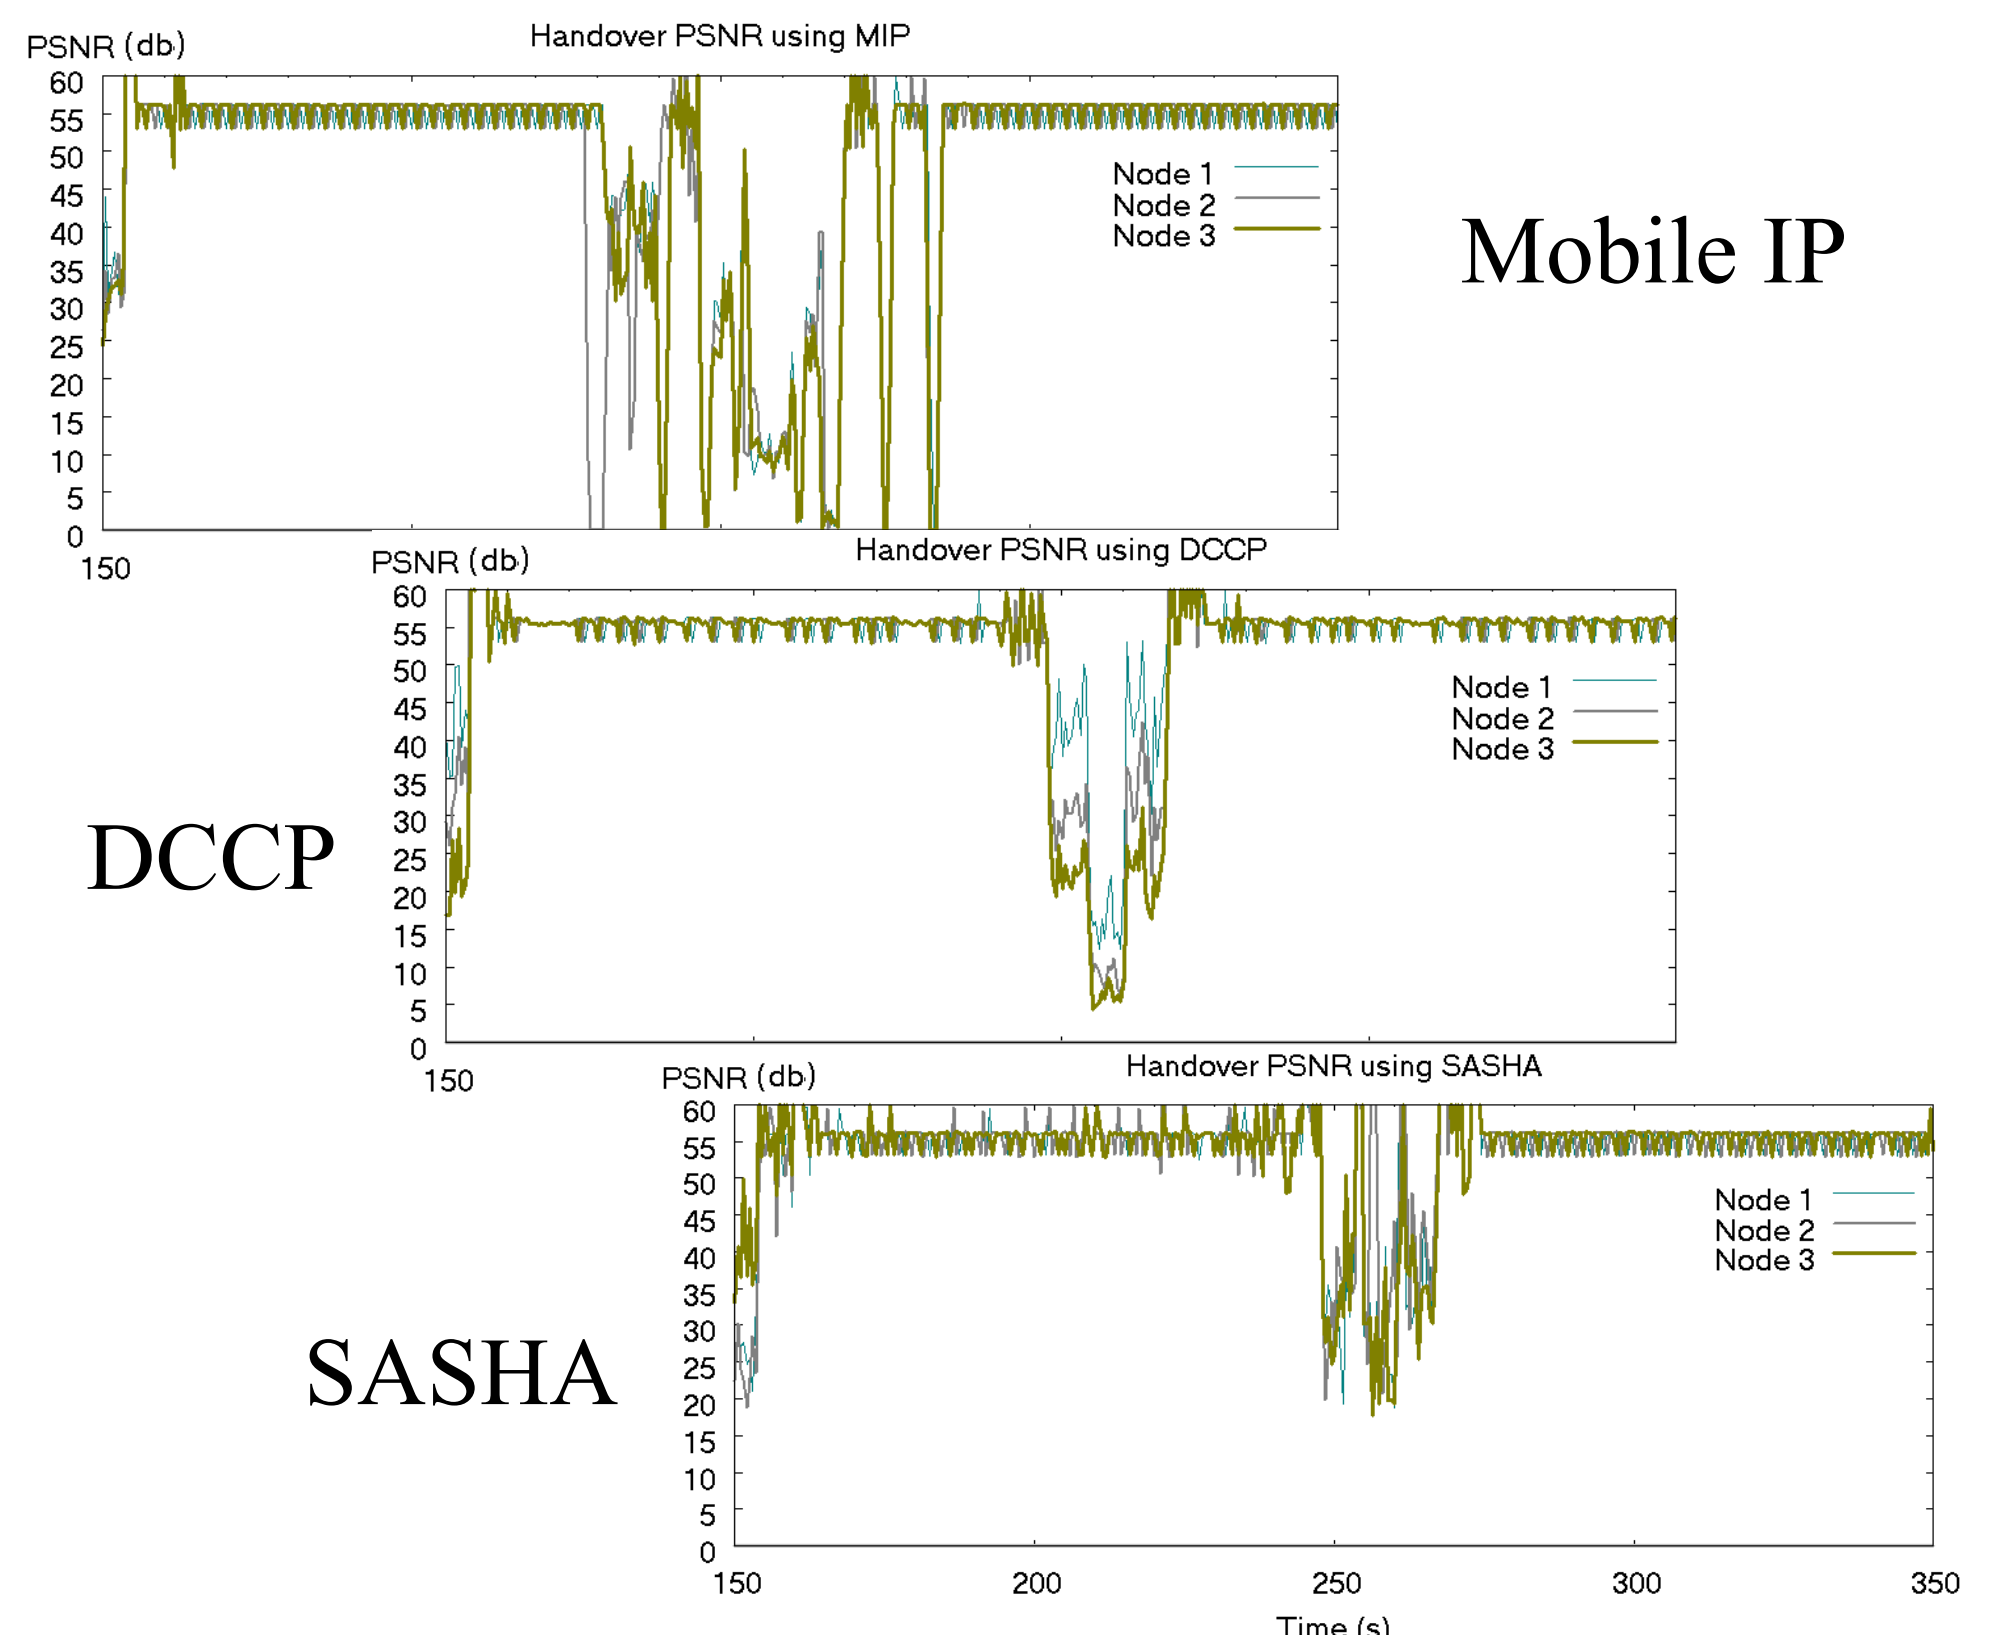

Quality-Oriented Handover Scheme for Adaptive Multimedia Streaming in Heterogeneous Wireless Network Environment

Bogdan Ciubotaru and Dr. Gabriel-Miro Muntean
Performance Engineering Laboratory, School of Electronic Engineering,
Dublin City University, Ireland

Solution:

- . Multimedia Mobility Management System (M3S)
- . Smooth Adaptive Soft-Handover Algorithm (SASHA)
- . Quality of Multimedia Streaming metric (QMS)

Preliminary Results:

SASHA presents good performance improvement in terms of throughput, loss and quality (PSNR) compared with other solutions: Mobile IP and Mobile DCCP.

M3S – Multimedia Mobility Management System
QMS – Quality of Multimedia Streaming

Application
Transport
Network
Data Link
Physical

Mobile IP

DCCP

SASHA