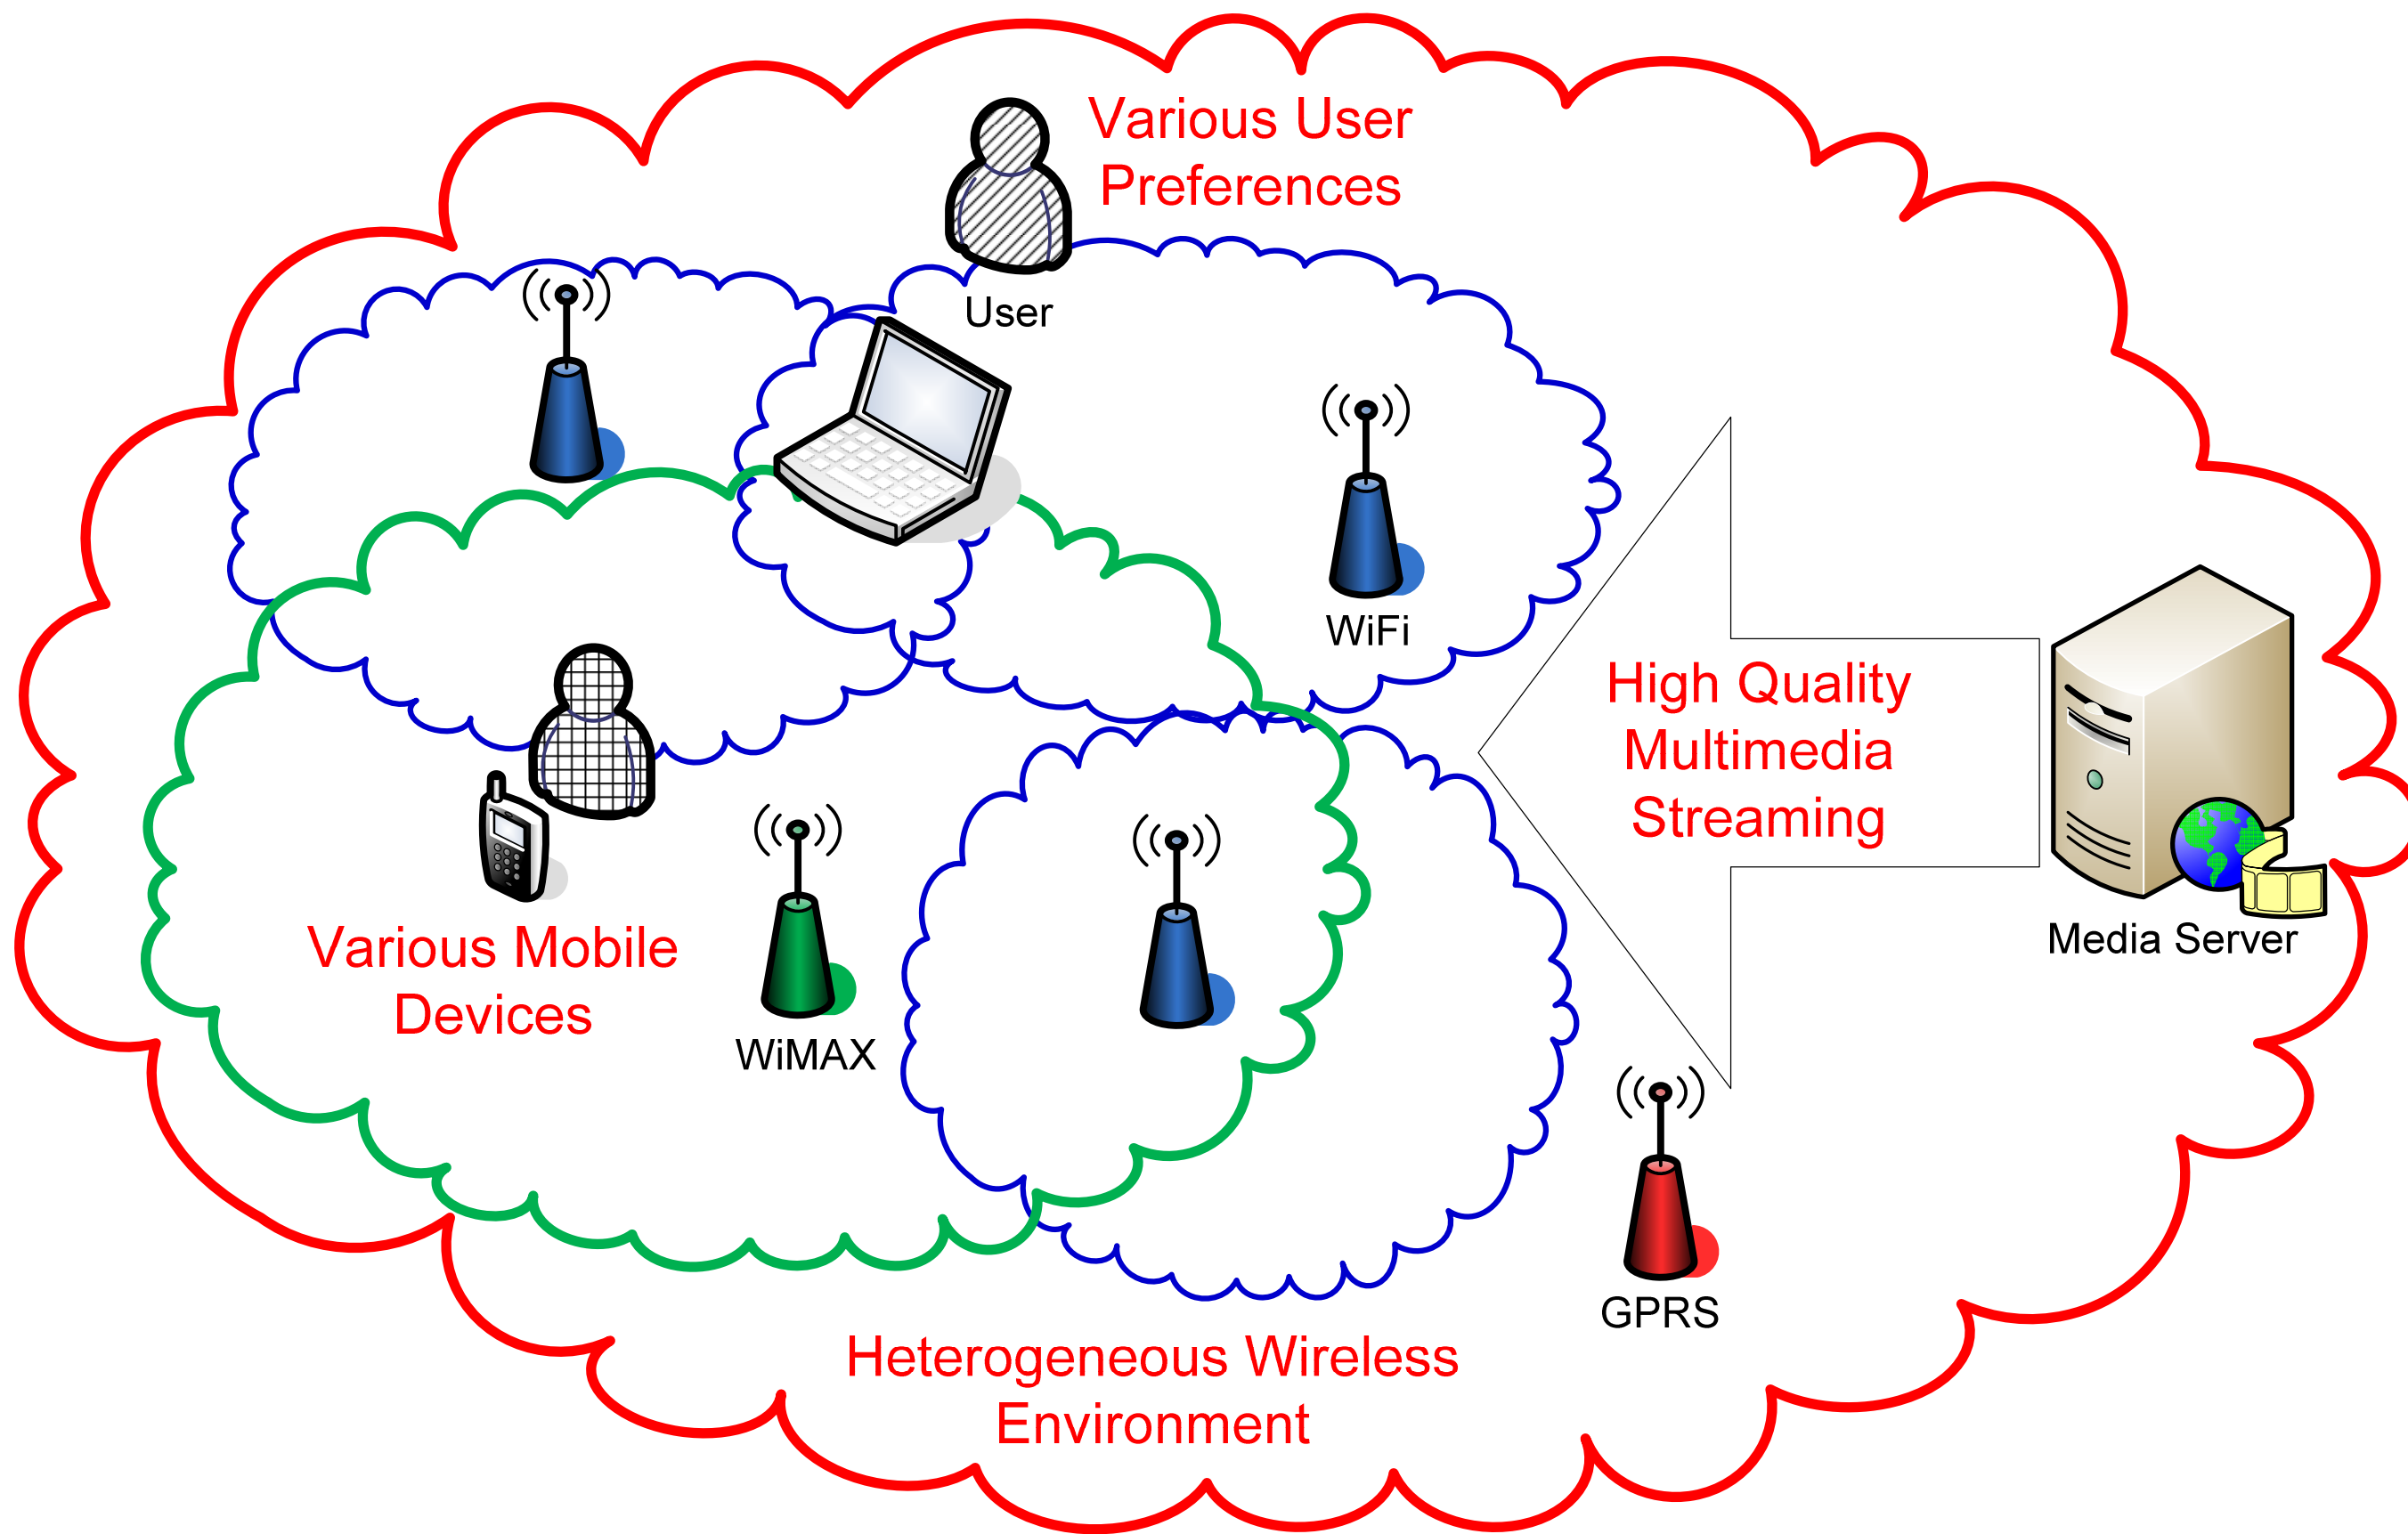

Quality-Oriented Handover Scheme for Adaptive Multimedia Streaming in Heterogeneous Wireless Network Environment

Bogdan Ciubotaru and Dr. Gabriel-Miro Muntean
Performance Engineering Laboratory, School of Electronic Engineering,
Dublin City University, Ireland

Goal:

Maximize mobile user perceived multimedia quality in a heterogeneous networking environment.

Challenges:

- . Various Mobile Devices
- . Diverse User Preferences
- . User Mobility
- . Heterogeneous Wireless Environment
- . Resource-constrained Wireless Access Technologies

Solution:

- . Multimedia Mobility Management System (M3S)
- . Smooth Adaptive Soft-Handover Algorithm (SASHA)
- . Quality of Multimedia Streaming metric (QMS)

Preliminary Results:

SASHA presents good performance improvement in terms of throughput, loss and quality (PSNR) compared with other solutions: Mobile IP and Mobile DCCP.

M3S – Multimedia Mobility Management System
QMS – Quality of Multimedia Streaming

Application
Transport
Network
Data Link
Physical

Mobile IP

DCCP

SASHA