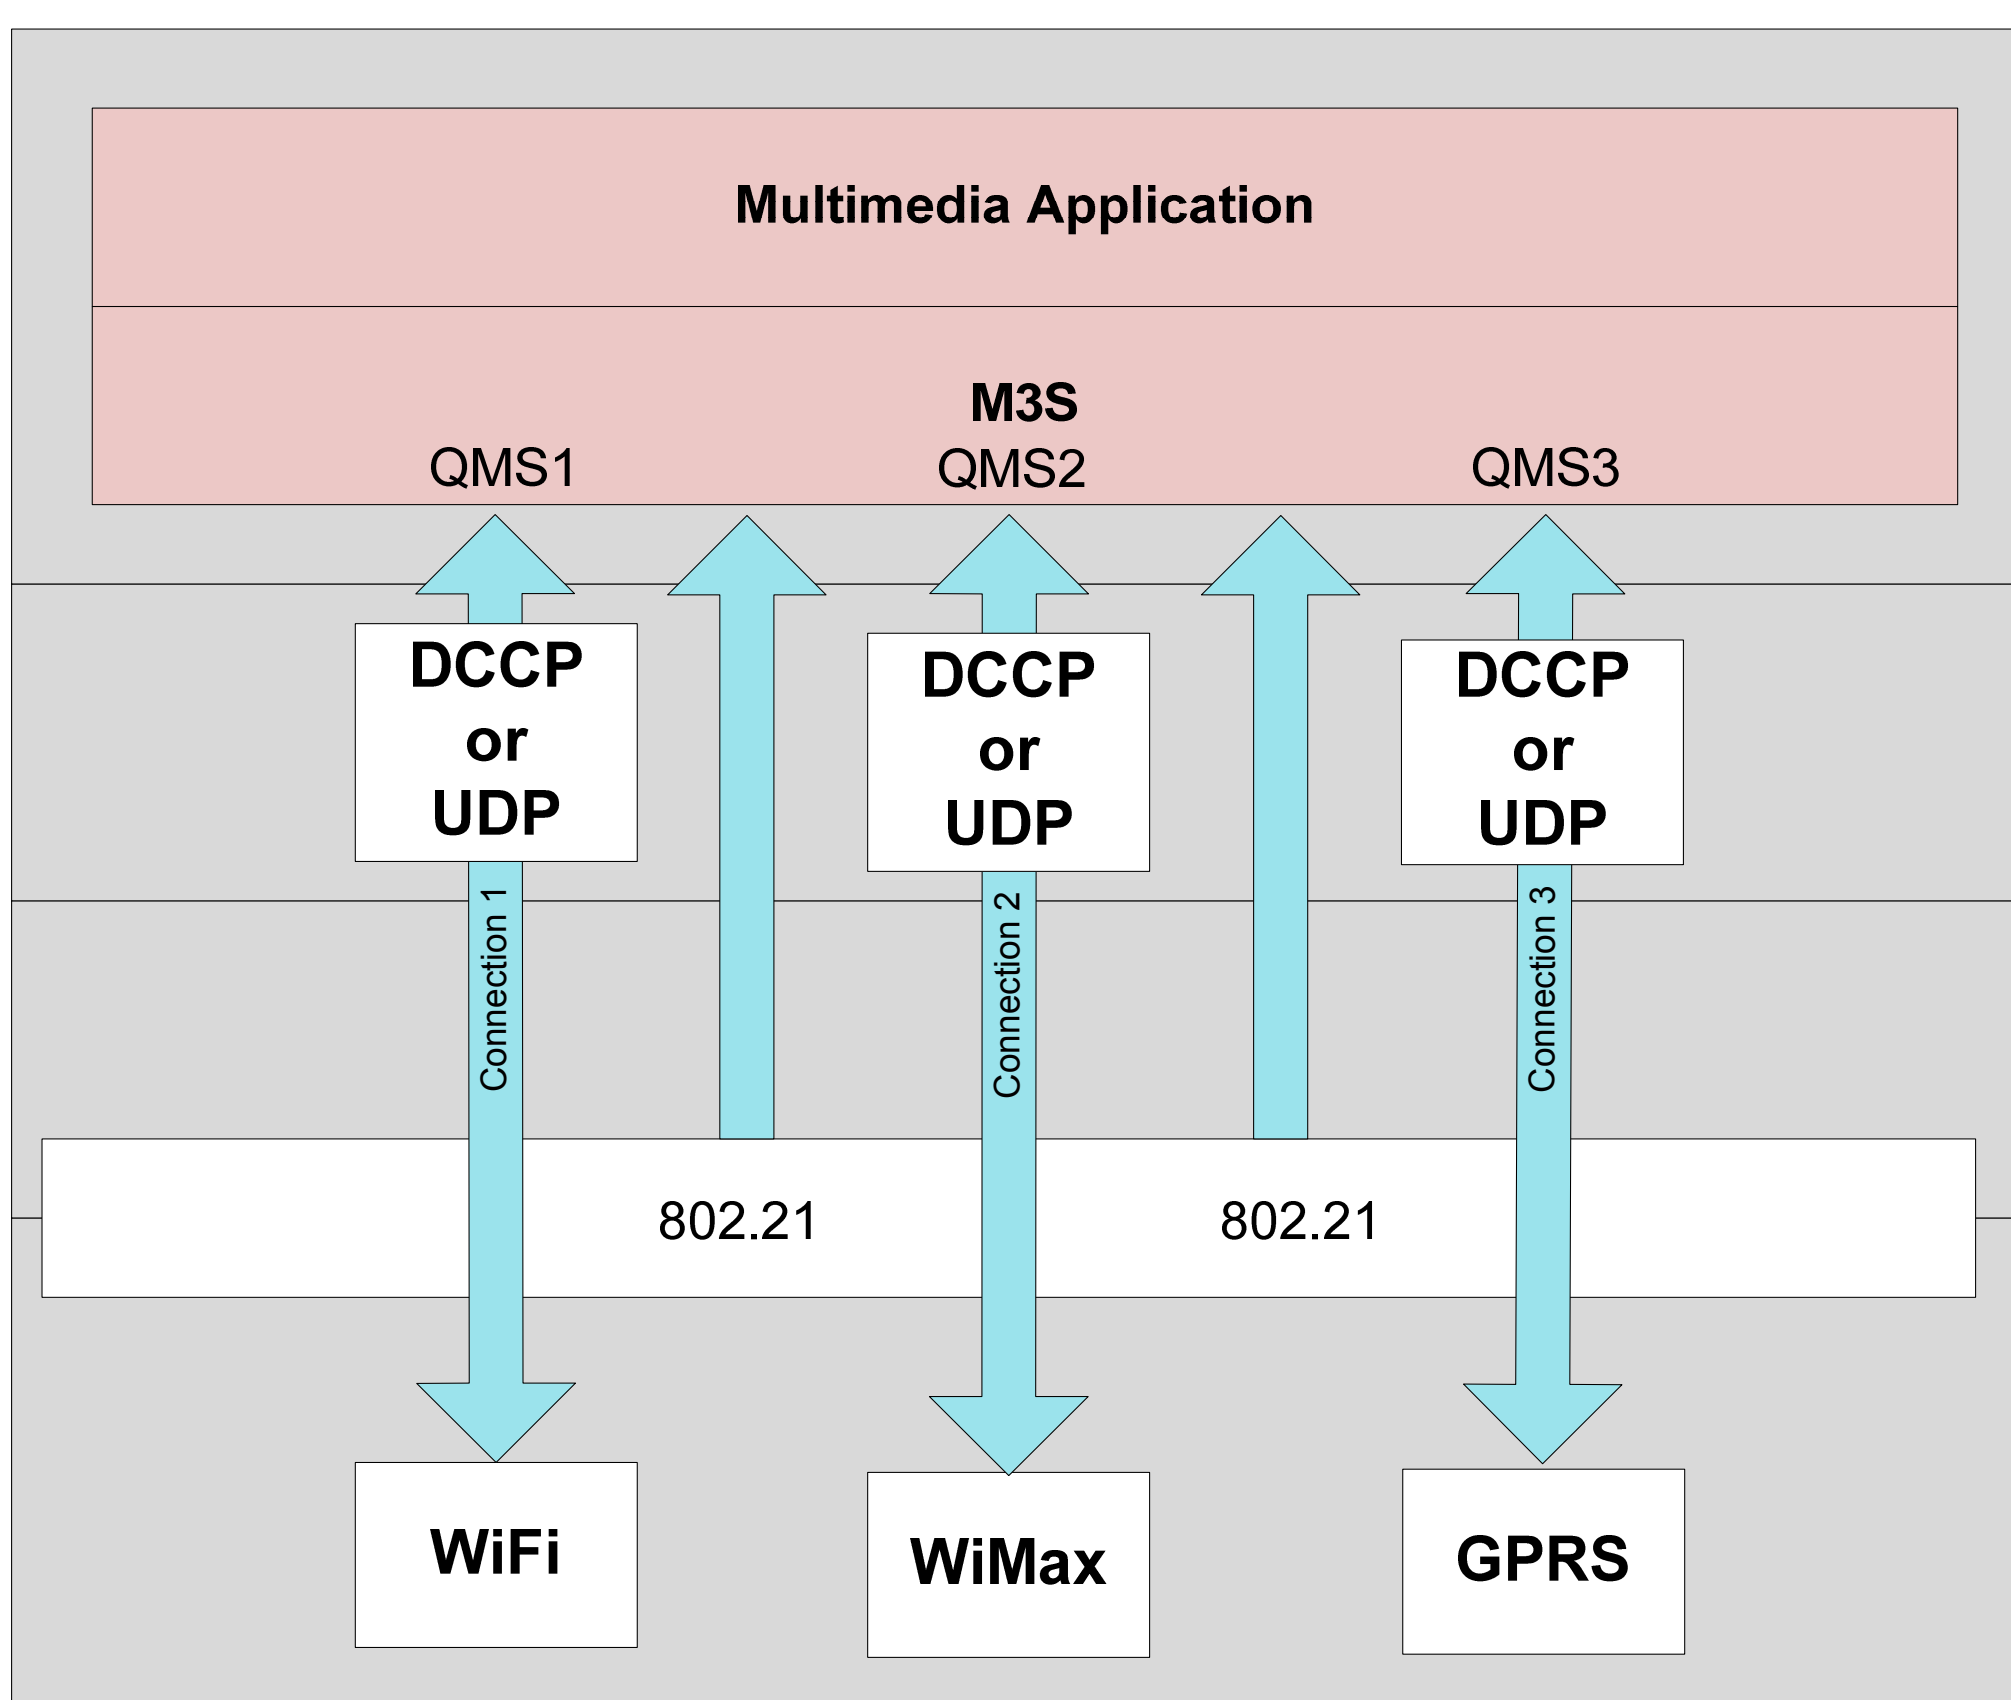

Quality-Oriented Handover Scheme for Adaptive Multimedia Streaming in Heterogeneous Wireless Network Environment

Bogdan Ciubotaru and Dr. Gabriel-Miro Muntean
Performance Engineering Laboratory, School of Electronic Engineering,
Dublin City University, Ireland

Goal:

Maximize mobile user perceived multimedia quality in a heterogeneous networking environment.

Challenges:

- . Various Mobile Devices
- . Diverse User Preferences
- . User Mobility
- . Heterogeneous Wireless Environment
- . Resource-constrained Wireless Access Technologies

Solution:

- . Multimedia Mobility Management System (M3S)
- . Smooth Adaptive Soft-Handover Algorithm (SASHA)
- . Quality of Multimedia Streaming metric (QMS)

Preliminary Results:

SASHA presents good performance improvement in terms of throughput, loss and quality (PSNR) compared with other solutions: Mobile IP and Mobile DCCP.

M3S – Multimedia Mobility Management System
QMS – Quality of Multimedia Streaming

Application
Transport
Network
Data Link
Physical

Mobile IP

DCCP

SASHA